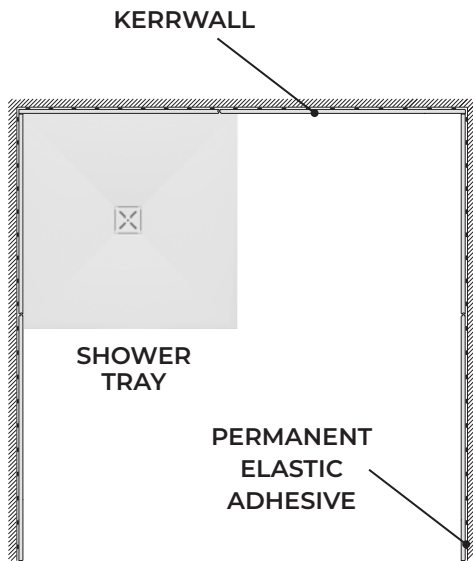

WALL COVERINGS - Kerrock 6, 9, mm.

STANDARD DIMENSIONS