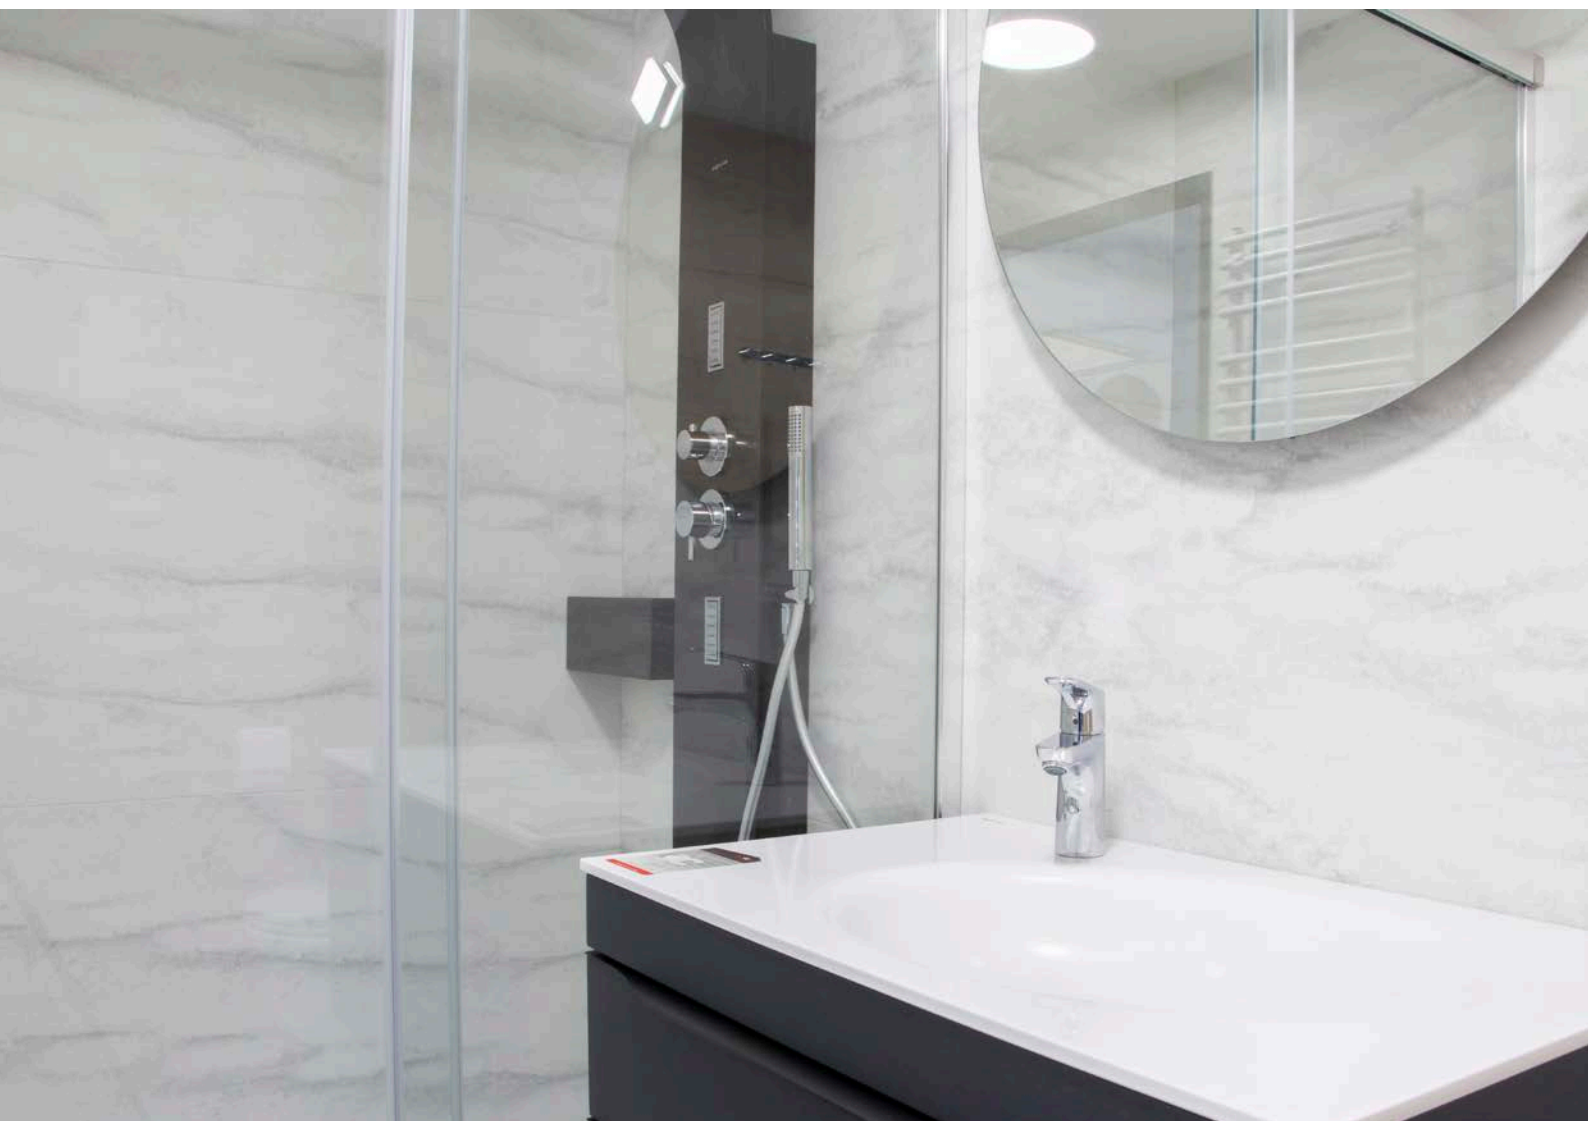

DIFFERENT COMPOSITIONS:

Kerrwall can be assembled from different shaped sheets. The sheets can be curved, at 45° angles, or assembled as a mosaic.

With different sheet shapes, we can create something new, original, unique, or unusual. In this case, creativity is not limited to flat sheets.