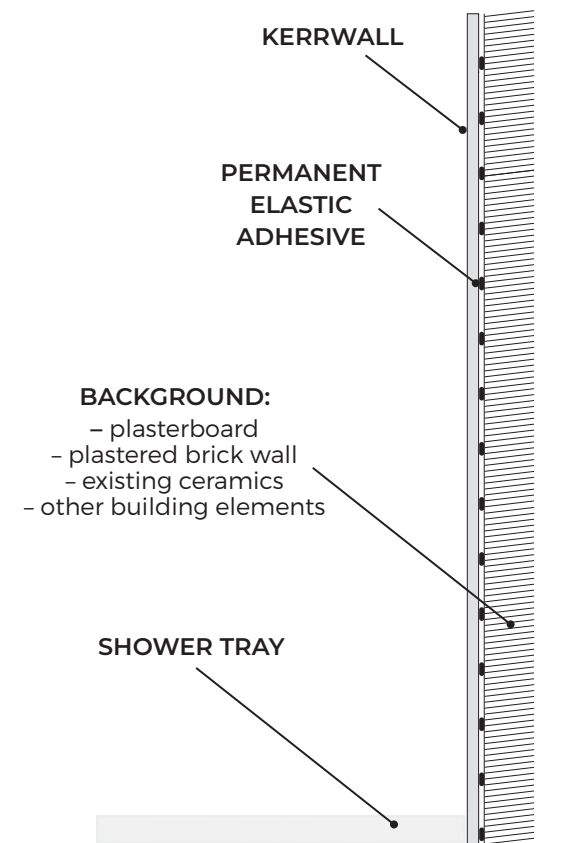

INNOVATIVE JOINTS: Kerrwall has a minimum number of joints, which are less visible and 100% watertight. The solution includes lining with grooves, which contributes to a uniform and elegant look of your bathroom.

This gives you more freedom in the design and planning of your renovated bathroom.

FAST USE: Kerrwall enables immediate use, just 24 hours after finishing.

Before the renovation

After the renovation

WALL COVERINGS - Kerrock 6, 9, mm.

STANDARD DIMENSIONS

U GROOVE

B	B1	D	H *	
750	920	6	2550	mm
750	920	9	2550	mm

* H dimension can be made to order.

** Monolithic corner element option

CUSTOM SHEET DESIGN

DIFFERENT COMPOSITIONS:

Kerrwall can be assembled from different shaped sheets. The sheets can be curved, at 45° angles, or assembled as a mosaic.