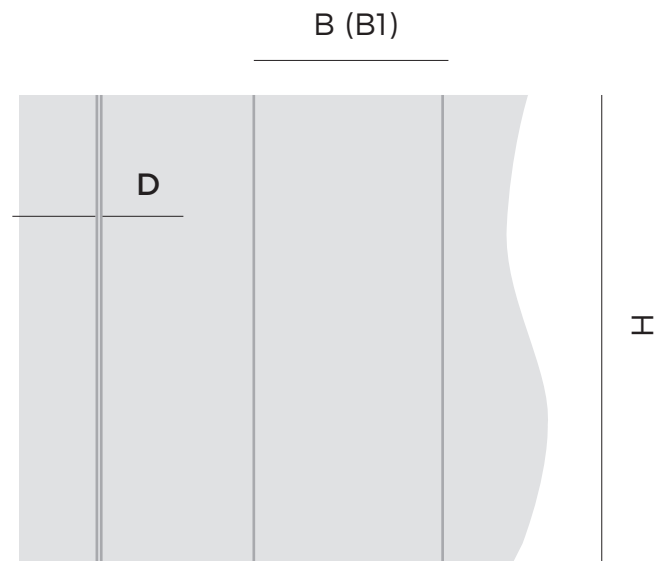

This gives you more freedom in the design and planning of your renovated bathroom.

FAST USE: Kerrwall enables immediate use, just 24 hours after finishing.

Before the renovation

After the renovation

WALL COVERINGS - Kerrock 6, 9, mm.

STANDARD DIMENSIONS

U GROOVE

B	B1	D	H *	
750	920	6	2550	mm
750	920	9	2550	mm

* H dimension can be made to order.

** Monolithic corner element option

CUSTOM SHEET DESIGN

DIFFERENT COMPOSITIONS:

Kerrwall can be assembled from different shaped sheets. The sheets can be curved, at 45° angles, or assembled as a mosaic.